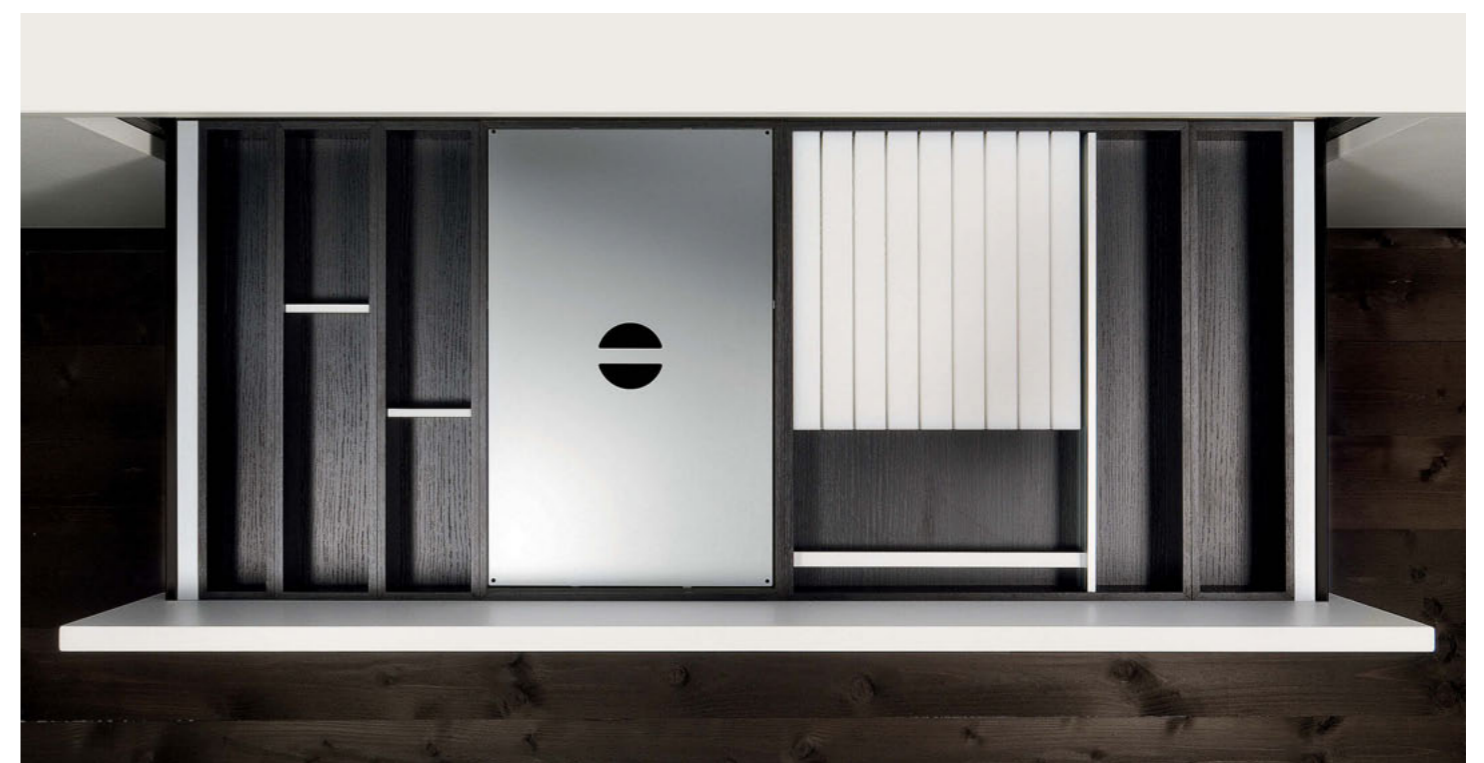

STORAGE SYSTEM *Elementi porta posate; porta farmacia con coperchio in alluminio; porta coltelli e porta mestoli. Cutlery tray; medicine holder with aluminium lid; knives tray and ladles holder.*
pag. 21