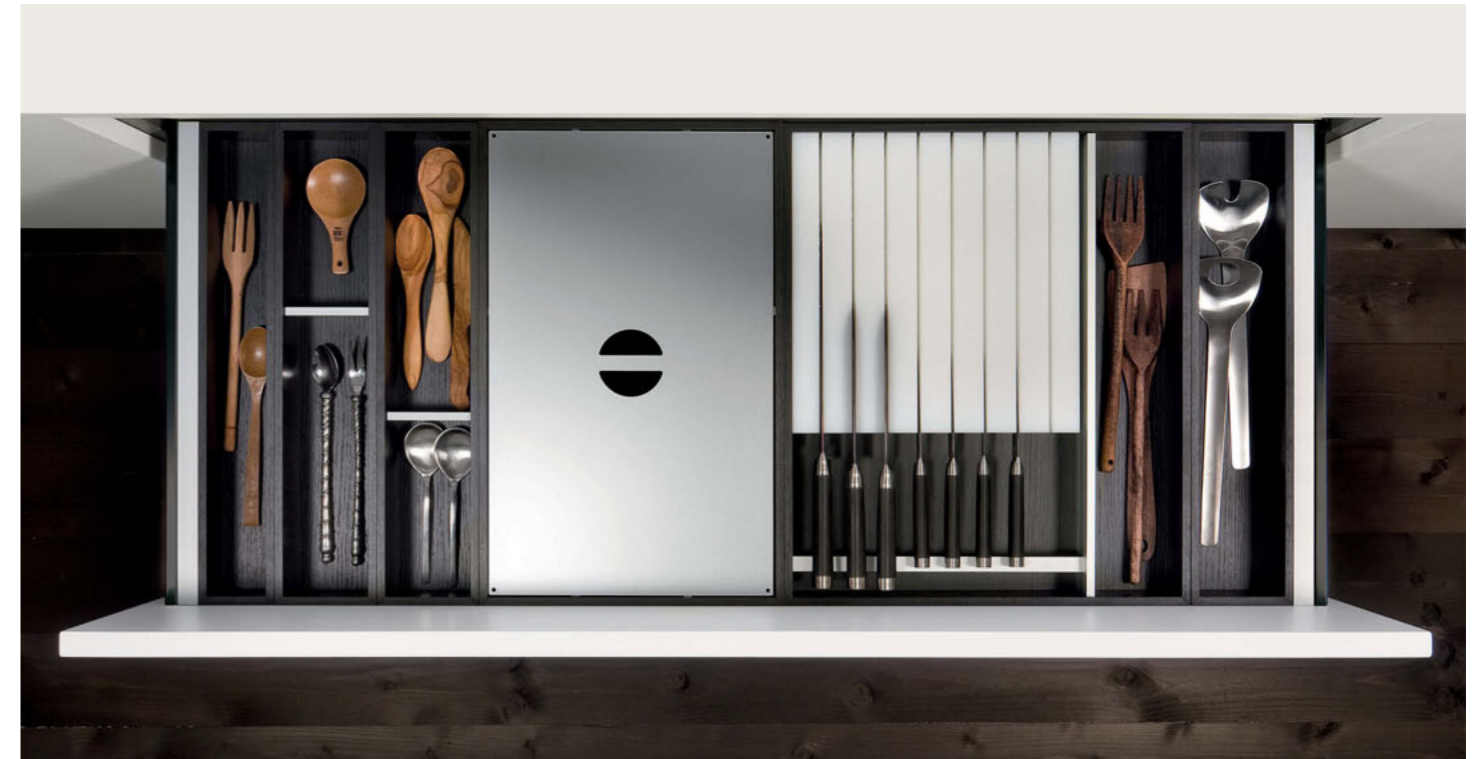

STORAGE SYSTEM *Elementi porta posate; porta farmacia con coperchio in alluminio; porta coltelli e porta mestoli. Cutlery tray; medicine holder with aluminium lid; knives tray and ladles holder.*
pag. 21